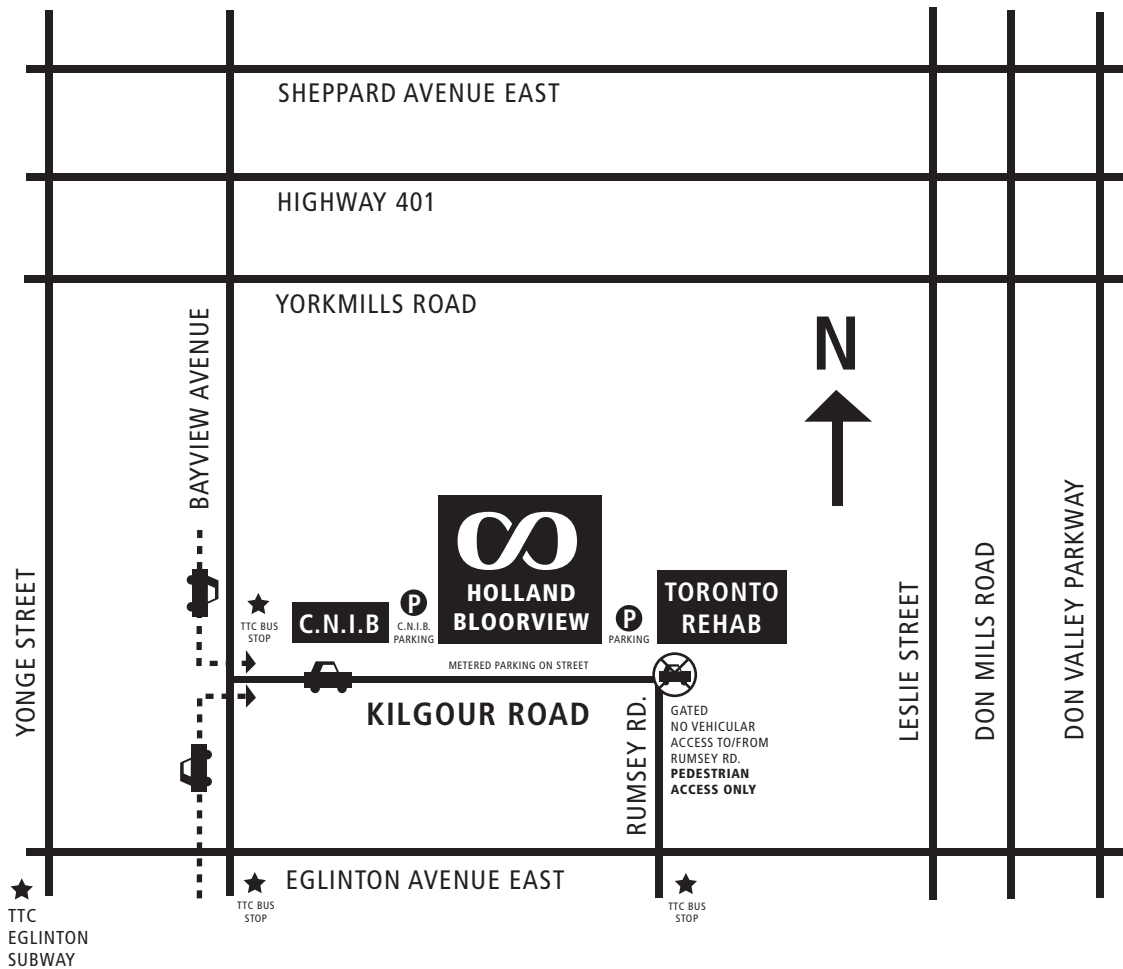

MAP TO HOLLAND BLOORVIEW KIDS REHABILITATION HOSPITAL

150 Kilgour Road, Toronto ON M4G 1R8 TEL: 416-425-6220
www.hollandbloorview.ca

- Vehicular access to the building is along Kilgour Road off of Bayview Avenue.
- There is NO vehicular access off of Rumsey Road - ONLY pedestrian.
- Limited metered parking is available.
- Pedestrian access is available from Rumsey Road and from Bayview Avenue.
- TTC buses stop on Eglinton at both Bayview Avenue and Rumsey Road.

Holland Bloorview
Kids Rehabilitation Hospital